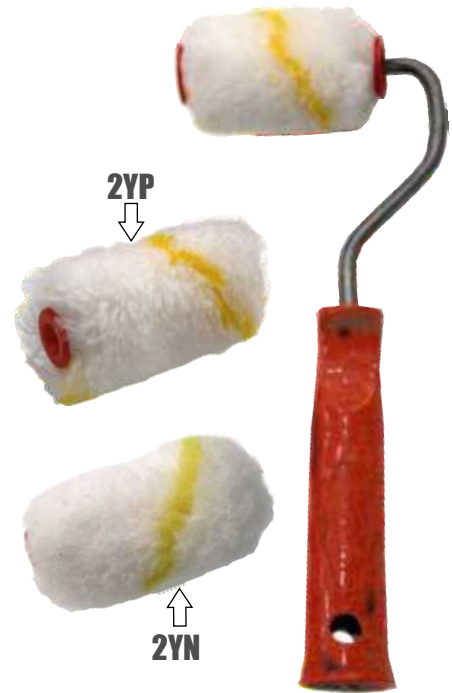

2" Yellow Roller (INTERIOR)

Item Code	Description	Price Per Piece
2YP	1"x 2" Yellow Line Premium Refill	Rs.13/-
2YPS	2"Yellow Line Set (1Premium Refill + Handle)	Rs.30/-
2YPS2	2"Yellow Line Set (2Premium Refill + Handle)	Rs.43/-
2YPS3	2"Yellow Line Set (3Premium Refill + Handle)	Rs.56/-
2YN	1"x 2" Yellow Line Refill IInd	Rs.12/-
2YNS	2"Yellow Line Set (1 Refill IInd + Handle)	Rs.29/-
2YNS2	2"Yellow Line Set (2 Refill IInd + Handle)	Rs.41/-
2YNS3	2"Yellow Line Set (3 Refill IInd + Handle)	Rs.53/-
2YRP 18MM	2"Yellow Line Premium Refill (18mm) + Nut Zinc Handle	Rs.39/-
2YRN 18MM	2"Yellow Line Refill IInd (18mm) + Nut Zinc Handle	Rs.36/-